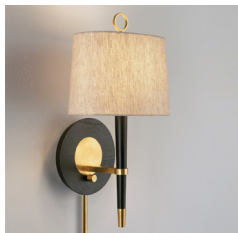

VENTANA SCONCE

DIMENSIONS	OVERALL	9" W, 8" D, 17.25" H
	SHADE	5.25" W, 8" D, 6.25" H
	BACKPLATE	6.5" W
WEIGHT		5 lbs
MATERIALS	BASE	Ebony wood with nickel accents, ebony wood with brass accents, or ivory wood with polished nickel accents
	SHADE	Natural linen
ELECTRICAL	VOLTAGE	60 watt max. B10 candelabra bulb
	POWER	Hi-lo rotary switch, Plug-in or direct wire option
	LUMENS	675
STANDARD		UL
ITEM #		Ebony/nickel 8531, Ebony/brass 4146, Ivory/nickel 4516