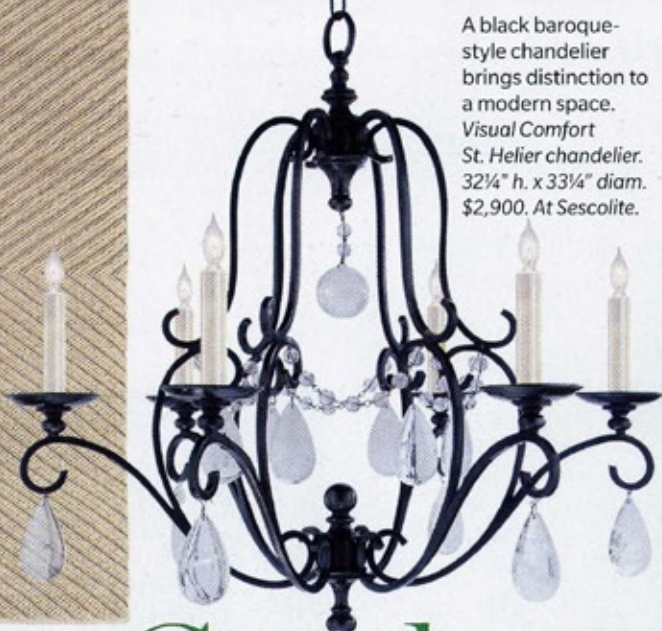

\$120

All-ironback, Harwood, 21 1/2" x 14 1/2" sq. At J. Juleco.

\$25

PL Home, Acacia, polyurethane, 18" h. x 17" w. x 15" d. At Real Concrete Superstore.

Play with texture from the ground up with a graphic rug in organic fibres that feels good underfoot. *Chevron Knot rug*. 8' x 10'. \$719. At West Elm.

With plush cushions, this skirted sofa doesn't sacrifice comfort for a formal aesthetic. *Lee Industries 3421-03 sofa*. 39" h. x 88" w. x 42" d. From \$3,711. At retailers across Canada.

A black baroque-style chandelier brings distinction to a modern space. *Visual Comfort St. Helier chandelier*. 32¼" h. x 33¼" diam. \$2,900. At Sescolite.