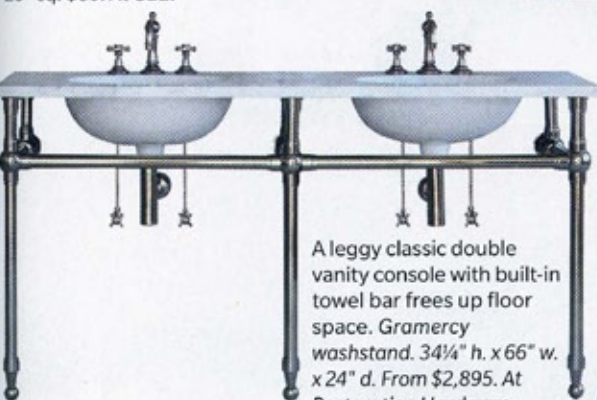

Punctuate neutral furnishings with pretty patterned throw pillows that convey a hint of the tropics. *Blur pillow*. 23" sq. \$60. At CB2.

A leggy classic double vanity console with built-in towel bar frees up floor space. *Gramercy washstand*. 34¼" h. x 66" w. x 24" d. From \$2,895. At Restoration Hardware.

With plush cushions, this skirted sofa doesn't sacrifice comfort for a formal aesthetic. *Lee Industries 3421-03 sofa*. 39" h. x 88" w. x 42" d. From \$3,711. At retailers across Canada.

A black baroque-style chandelier brings distinction to a modern space. *Visual Comfort St. Helier chandelier*. 32¼" h. x 33¼" diam. \$2,900. At Sescolite.