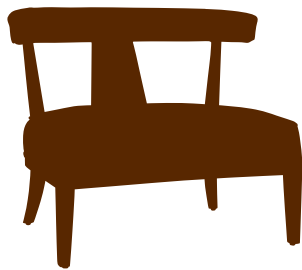

1 large base + 1 two-drawer case piece + 1 tray + 1 cushion
65" wide x 17" deep x 24.5" high

1 large base + 4 two-drawer case pieces
65" wide x 17" deep x 40" high

1 large base + 2 two-drawer case pieces
65" wide x 17" deep x 24.5" high

1 small base +
1 two-drawer case piece +
1 two door case piece
32.5" wide x 17" deep x 40" high

all pieces also available
in solid walnut with
brass accents

2-drawer case piece
32.5" wide x 17" deep x 15.5" high

cushion
31" wide x 16.5" deep x 4" thick

2-door case piece
32.5" wide x 17" deep x 15.5" high

tray
32.5" wide x 17" deep x 1" thick

nesting étagère
32.5" wide x 17" deep x 48" high

large base
59" wide x 17" deep x 9" high

small base
26" wide x 17" deep x 9" high

item: Claude Modular Case Pieces

materials: All pieces available in ash wood with brass accents, white stained wood with polished nickel accents, or solid walnut with brass accents.